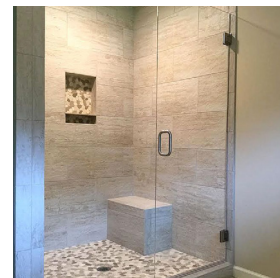

SHOWER DOOR
CUSTOM GLASS