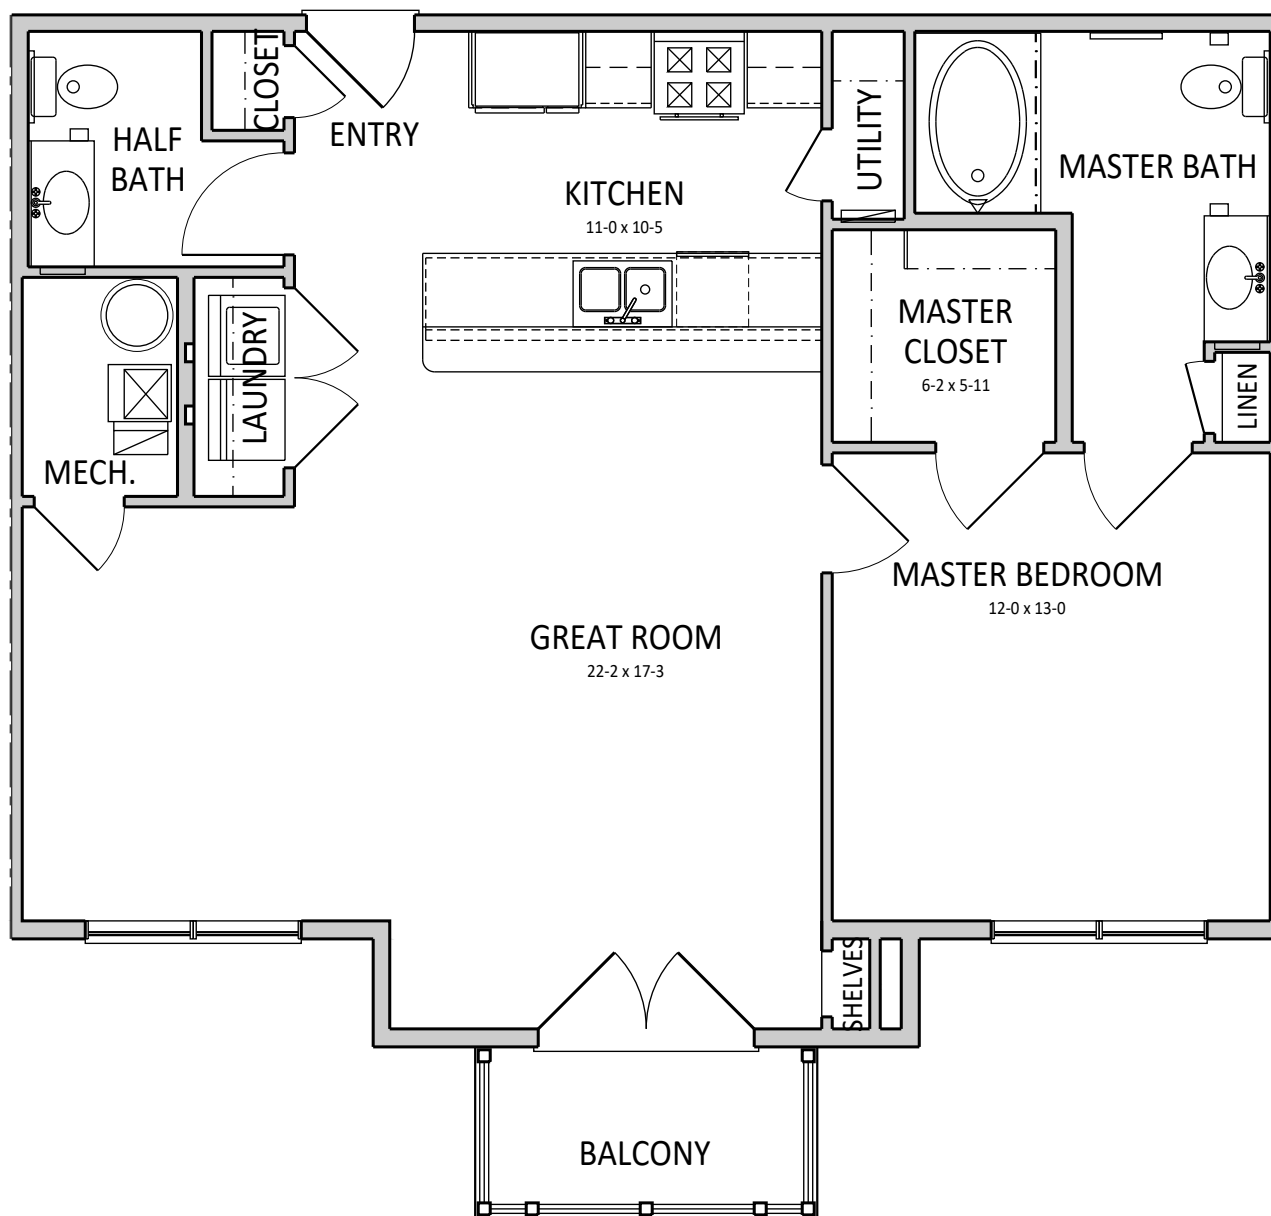

The Franklin at the Conservatory
1670 E. Broad Street Columbus, Ohio

G1-A Unit

3/16" = 1'-0"
958 SF

DEAN A. WENZ

ARCHITECTS