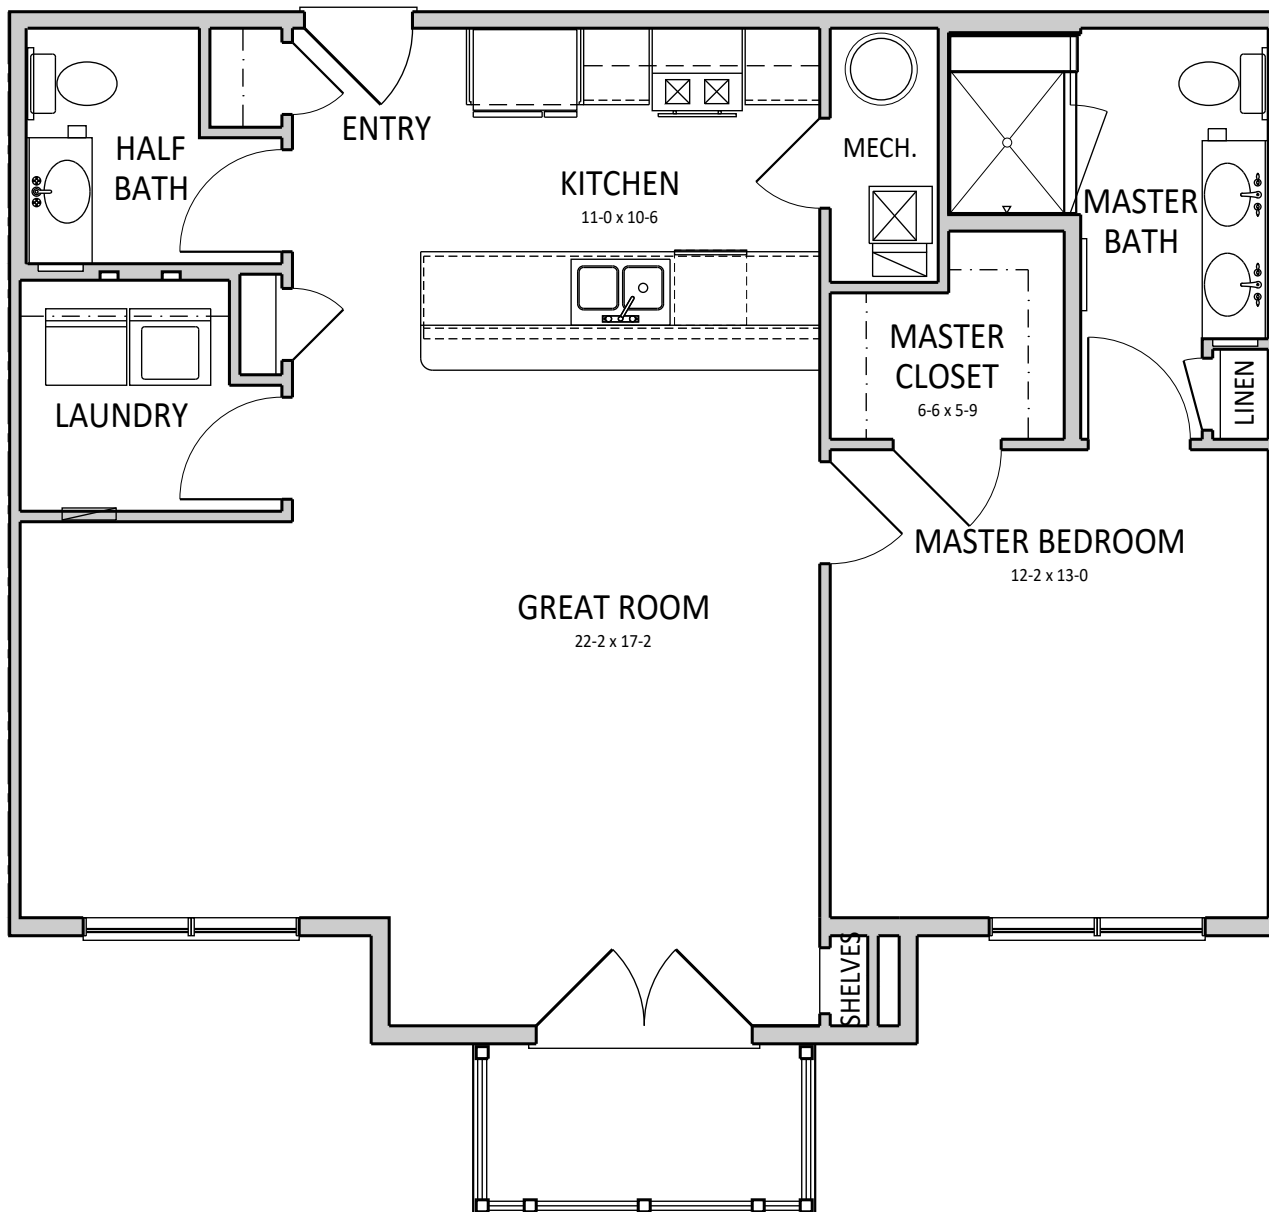

The Franklin at the Conservatory  
1670 E. Broad Street Columbus, Ohio

G1-C Unit

3/16" = 1'-0"  
952 SF

DEAN A. WENZ

ARCHITECTS