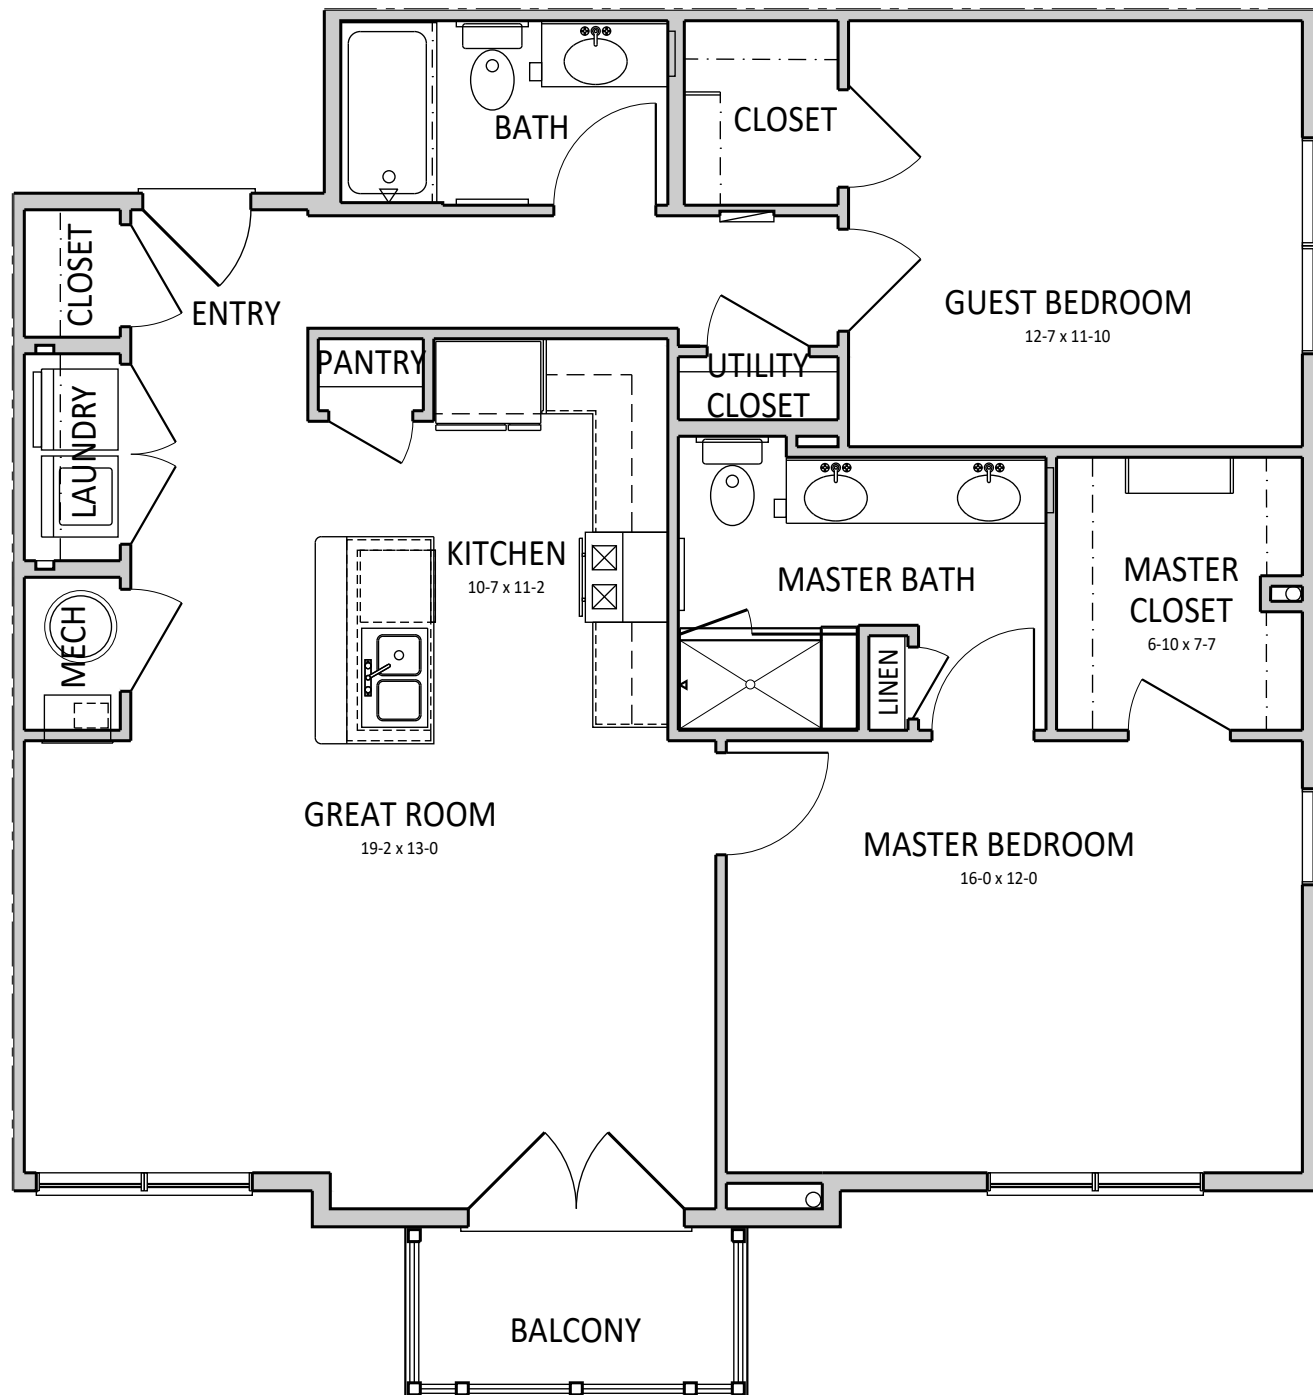

The Franklin at the Conservatory
1670 E. Broad Street Columbus, Ohio

G2-B2 Unit

3/16" = 1'-0"
1,163 SF

DEAN A. WENZ

ARCHITECTS